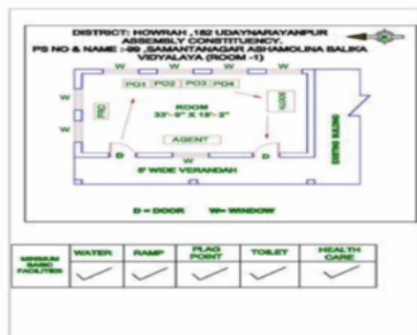

Nazri Naksha

Google Map View

Polling Station Building Front View

Polling Station Front View

Cad View

Key MAP View