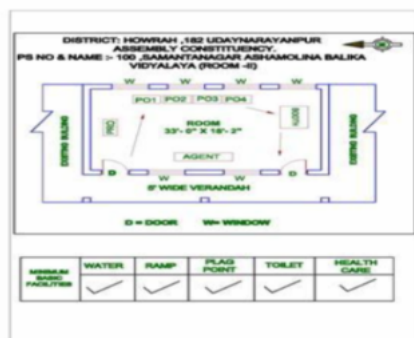

Nazri Naksha

Google Map View

Polling Station Building Front View

Polling Station Front View

Cad View

Key MAP View