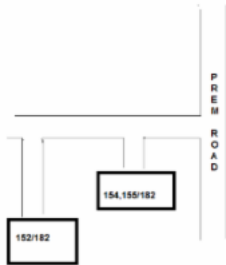

Nazri Naksha

Google Map View

Polling Station Building Front View

Polling Station Front View

Cad View

Key MAP View