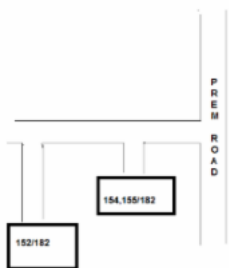

Nazri Naksha

Google Map View

Polling Station Building Front View

Polling Station Front View

Cad View

Key MAP View