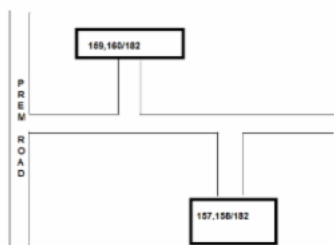

Nazri Naksha

Google Map View

Polling Station Building Front View

Polling Station Front View

Cad View

Key MAP View