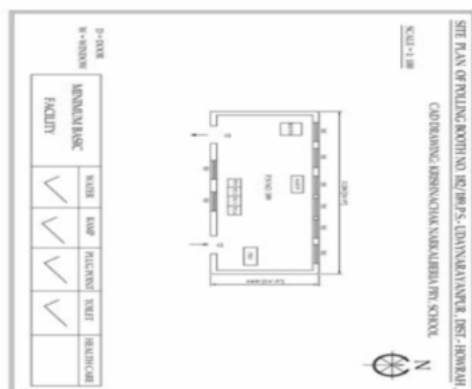

Nazri Naksha

Google Map View

Polling Station Building Front View

Polling Station Front View

Cad View

Key MAP View