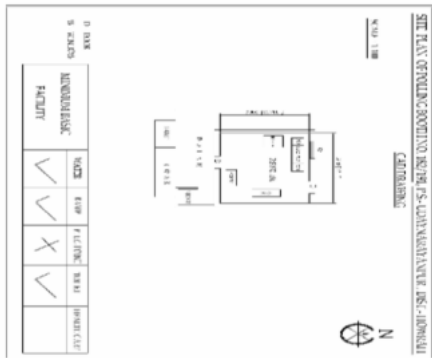

Nazri Naksha

Google Map View

Polling Station Building Front View

Polling Station Front View

Cad View

Key MAP View