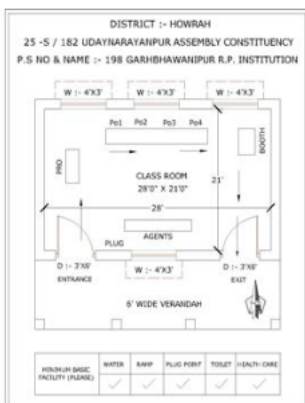

Nazri Naksha

Google Map View

Polling Station Building Front View

Polling Station Front View

Cad View

Key MAP View