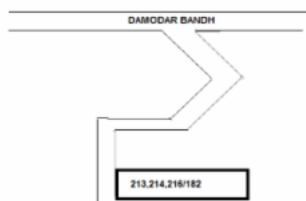

Nazri Naksha

Google Map View

Polling Station Building Front View

Polling Station Front View

Cad View

Key MAP View