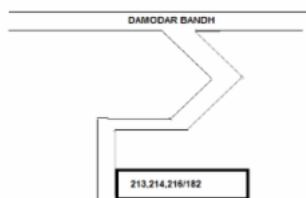

Nazri Naksha

Google Map View

Polling Station Building Front View

Polling Station Front View

Cad View

Key MAP View