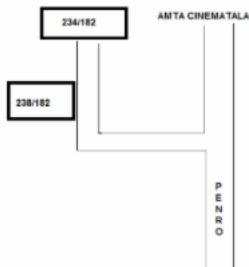

Nazri Naksha

Google Map View

Polling Station Building Front View

Polling Station Front View

Cad View

Key MAP View