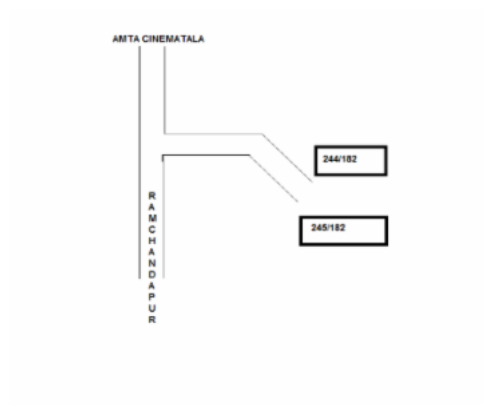

Nazri Naksha

Google Map View

Polling Station Building Front View

Polling Station Front View

Cad View

Key MAP View