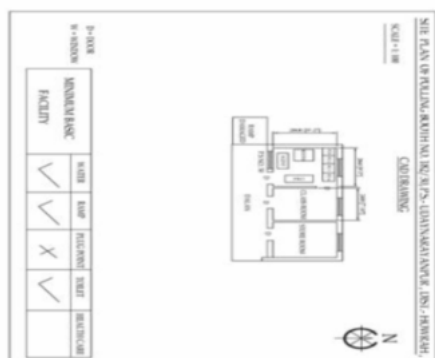

Nazri Naksha

Google Map View

Polling Station Building Front View

Polling Station Front View

Cad View

Key MAP View