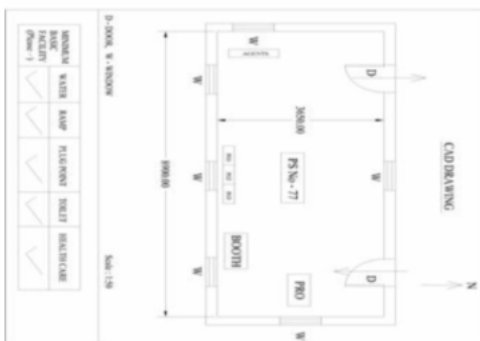

Nazri Naksha

Google Map View

Polling Station Building Front View

Polling Station Front View

Cad View

Key MAP View