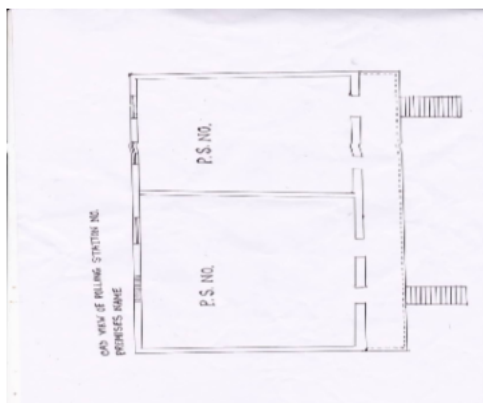

Nazri Naksha

Google Map View

Polling Station Building Front View

Polling Station Front View

Cad View

Key MAP View