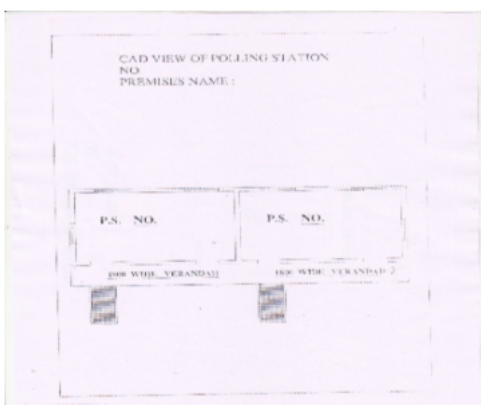

Nazri Naksha

Google Map View

Polling Station Building Front View

Polling Station Front View

Cad View

Key MAP View