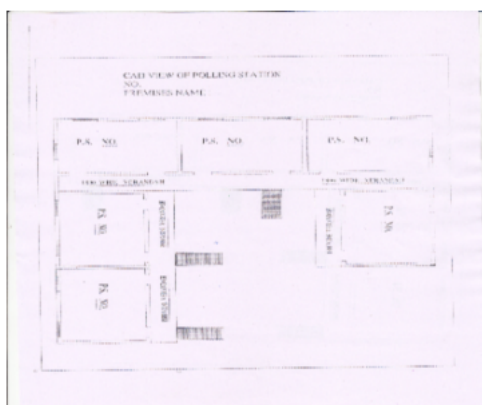

Nazri Naksha

Google Map View

Polling Station Building Front View

Polling Station Front View

Cad View

Key MAP View