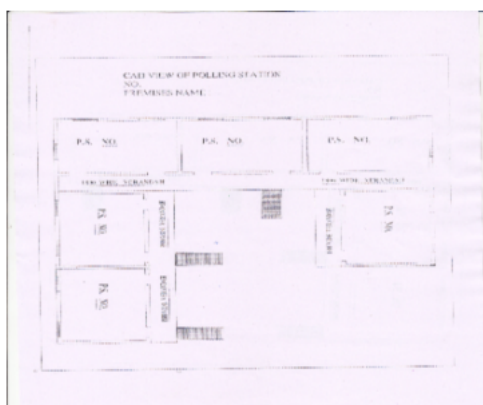

Nazri Naksha

Google Map View

Polling Station Building Front View

Polling Station Front View

Cad View

Key MAP View