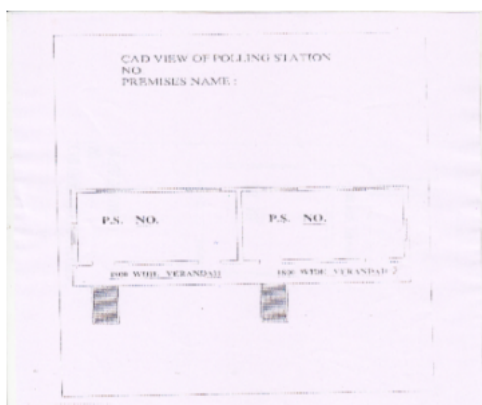

Nazri Naksha

Google Map View

Polling Station Building Front View

Polling Station Front View

Cad View

Key MAP View