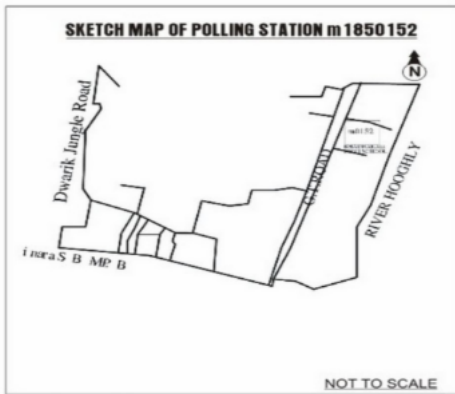

Nazri Naksha

Google Map View

Polling Station Building Front View

Polling Station Front View

Cad View

Key MAP View