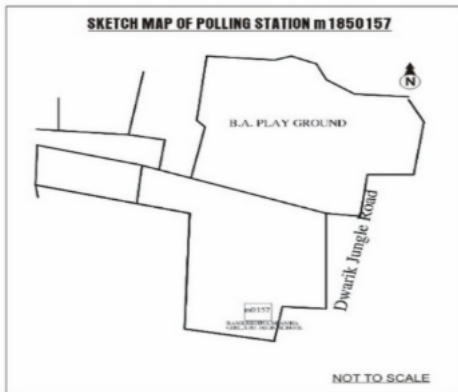

Nazri Naksha

Google Map View

Polling Station Building Front View

Polling Station Front View

Cad View

Key MAP View