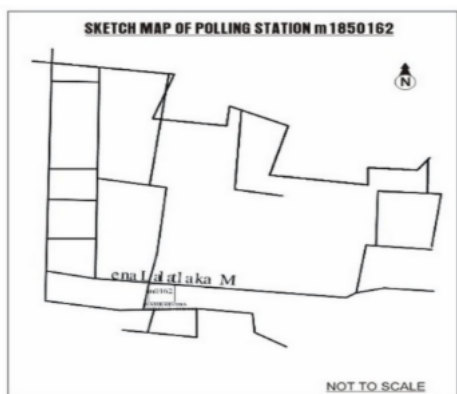

Nazri Naksha

Google Map View

Polling Station Building Front View

Polling Station Front View

Cad View

Key MAP View