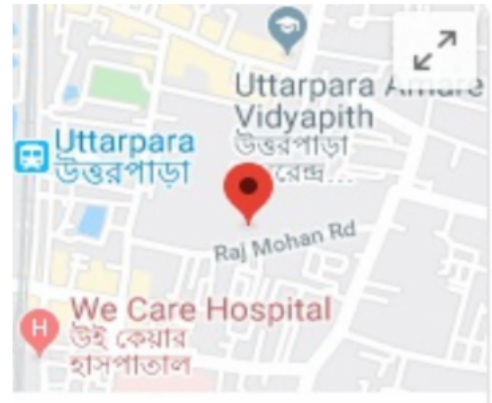

Nazri Naksha

Google Map View