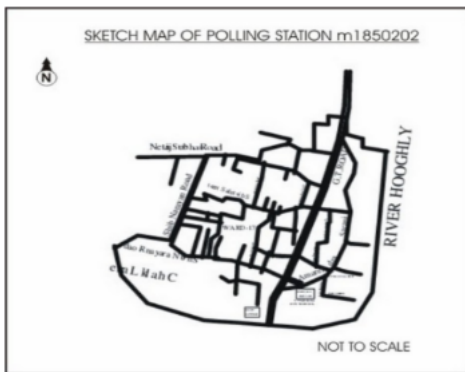

Nazri Naksha

Google Map View

Polling Station Building Front View

Polling Station Front View

Cad View

Key MAP View