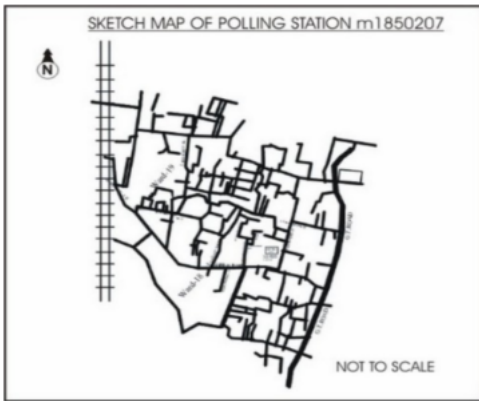

Nazri Naksha

Google Map View

Polling Station Building Front View

Polling Station Front View

Cad View

Key MAP View