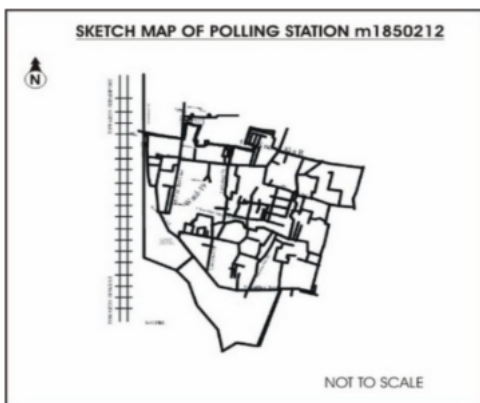

Nazri Naksha

Google Map View

Polling Station Building Front View

Polling Station Front View

Cad View

Key MAP View