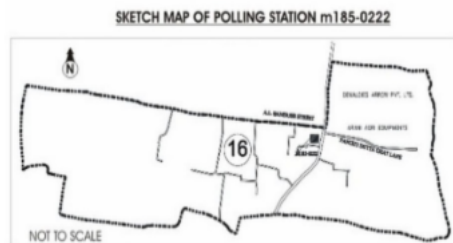

Nazri Naksha

Google Map View

Polling Station Building Front View

Polling Station Front View

Cad View

Key MAP View