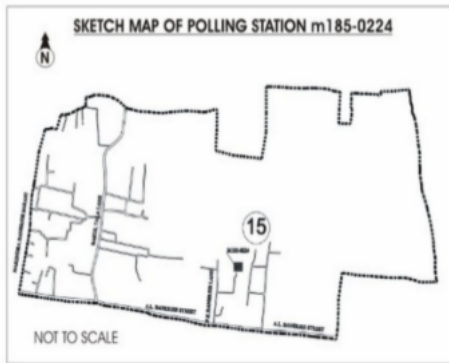

Nazri Naksha

Google Map View

Polling Station Building Front View

Polling Station Front View

Cad View

Key MAP View