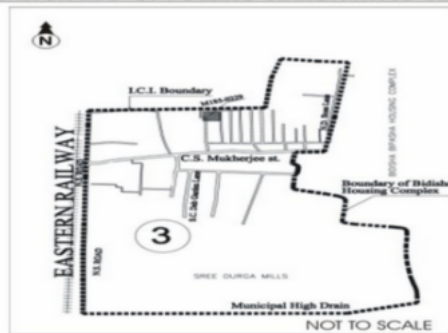

Key MAP View

SKETCH MAP OF POLLING STATION m185-0229