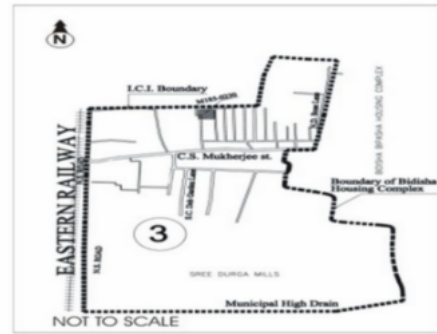

Key MAP View

SKETCH MAP OF POLLING STATION m185-0230