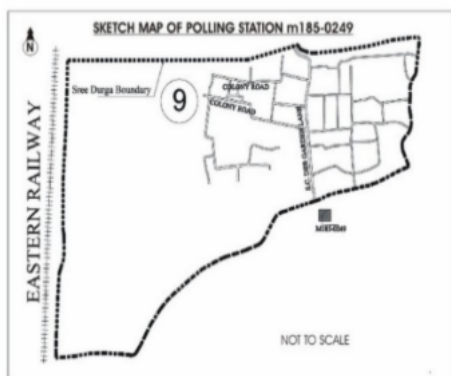

Nazri Naksha

Google Map View

Polling Station Building Front View

Polling Station Front View

Cad View

Key MAP View