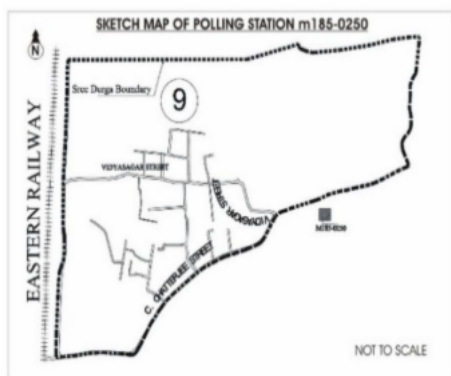

Nazri Naksha

Google Map View

Polling Station Building Front View

Polling Station Front View

Cad View

Key MAP View