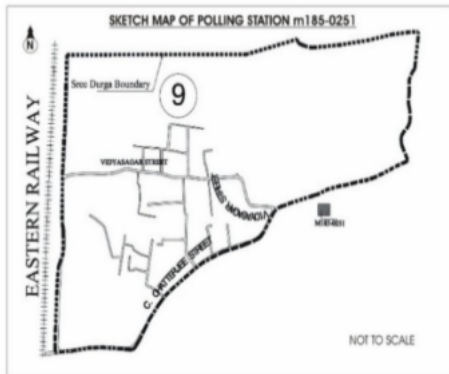

Nazri Naksha

Google Map View

Polling Station Building Front View

Polling Station Front View

Cad View

Key MAP View