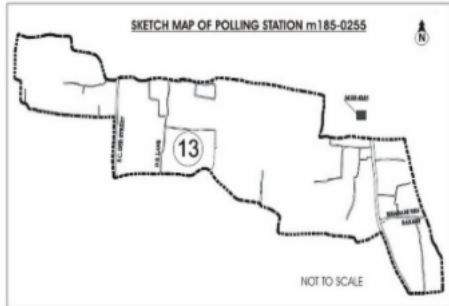

Nazri Naksha

Google Map View

Polling Station Building Front View

Polling Station Front View

Cad View

Key MAP View