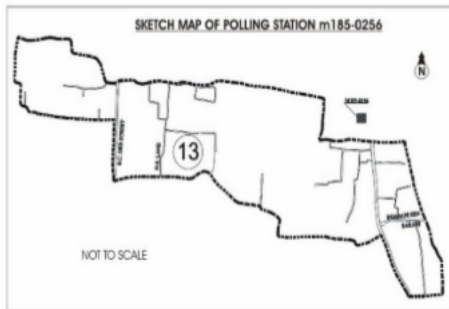

Nazri Naksha

Google Map View

Polling Station Building Front View

Polling Station Front View

Cad View

Key MAP View