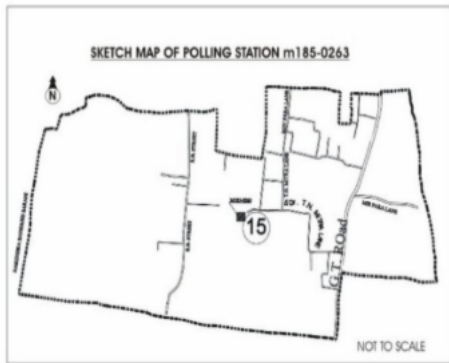

Nazri Naksha

Google Map View

Polling Station Building Front View

Polling Station Front View

Cad View

Key MAP View