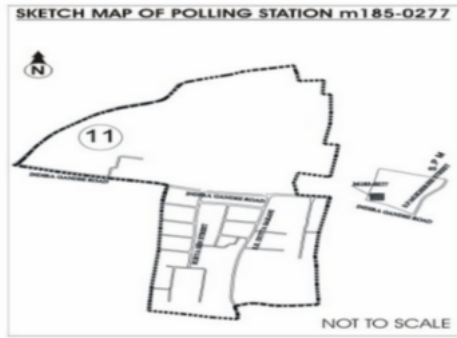

Nazri Naksha

Google Map View

Polling Station Building Front View

Polling Station Front View

Cad View

Key MAP View