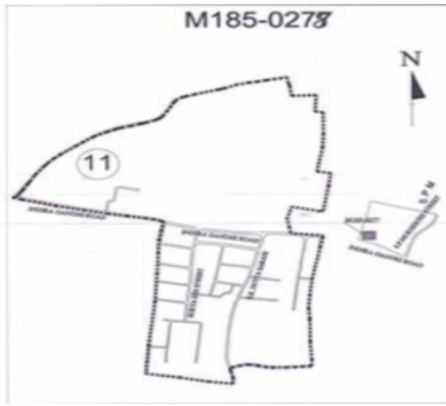

Nazri Naksha

Google Map View