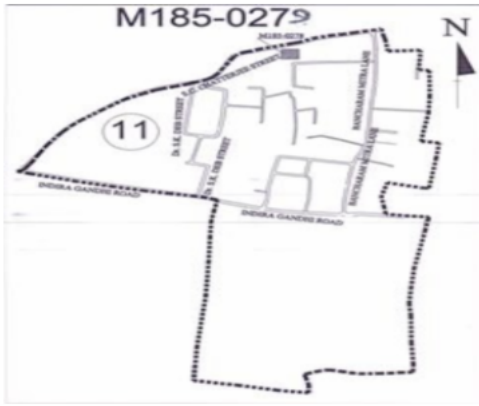

Nazri Naksha

Google Map View