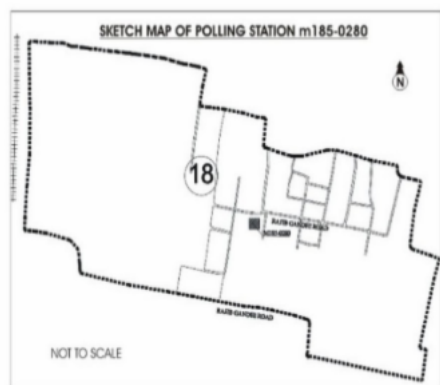

Nazri Naksha

Google Map View

Polling Station Building Front View

Polling Station Front View

Cad View

Key MAP View