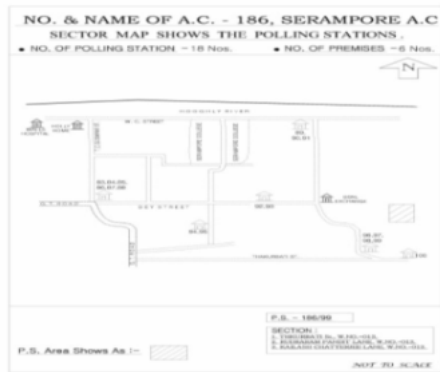

Nazri Naksha

Google Map View

Polling Station Building Front View

Polling Station Front View

Cad View

Key MAP View