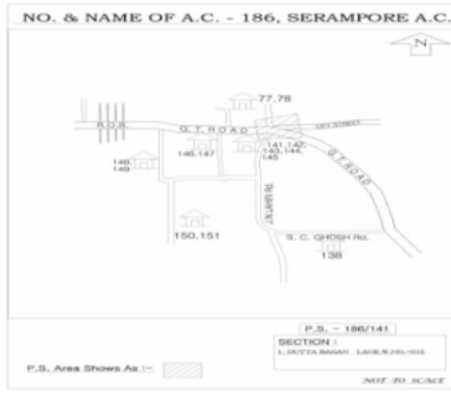

Nazri Naksha

Google Map View