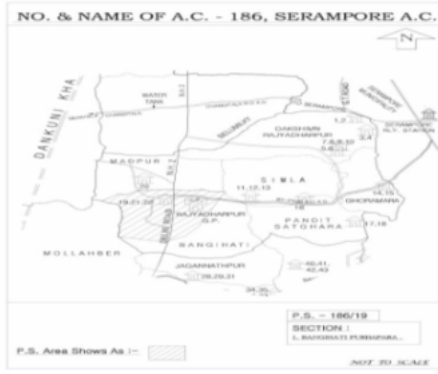

Nazri Naksha

Google Map View