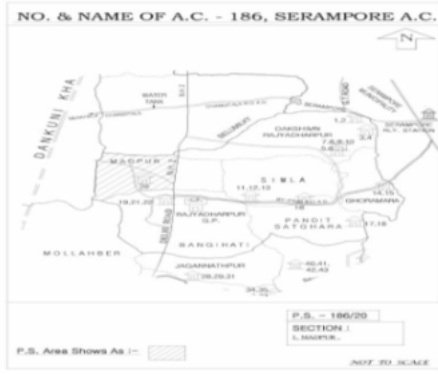

Nazri Naksha

Google Map View