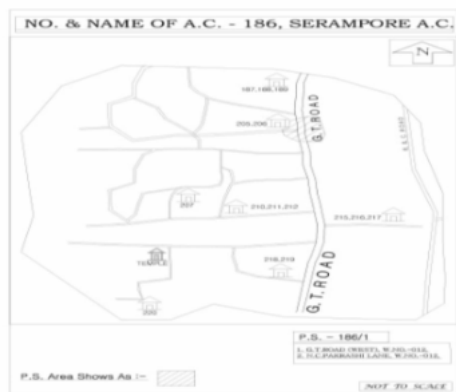

Nazri Naksha

Google Map View

Polling Station Building Front View

Polling Station Front View

Cad View

Key MAP View