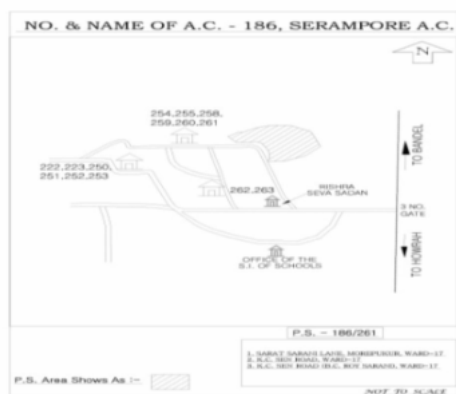

Nazri Naksha

Google Map View

Polling Station Building Front View

Polling Station Front View

Cad View

Key MAP View