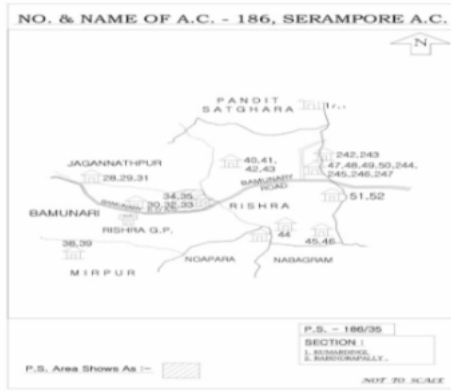

Nazri Naksha

Google Map View