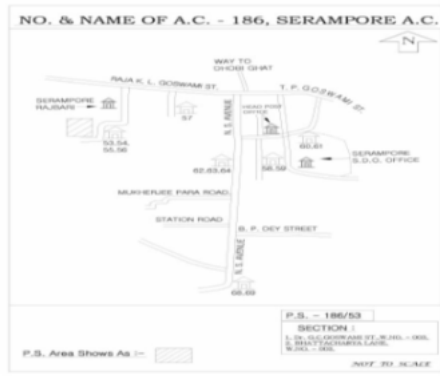

Nazri Naksha

Google Map View