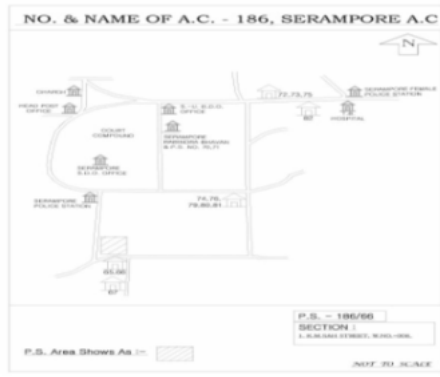

Nazri Naksha

Google Map View