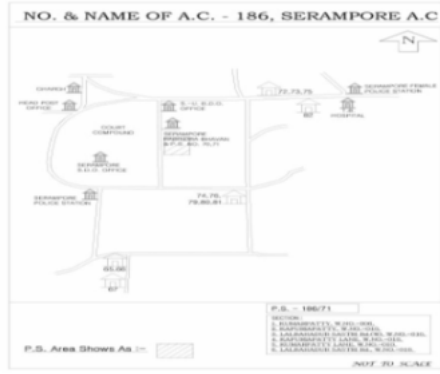

Nazri Naksha

Google Map View